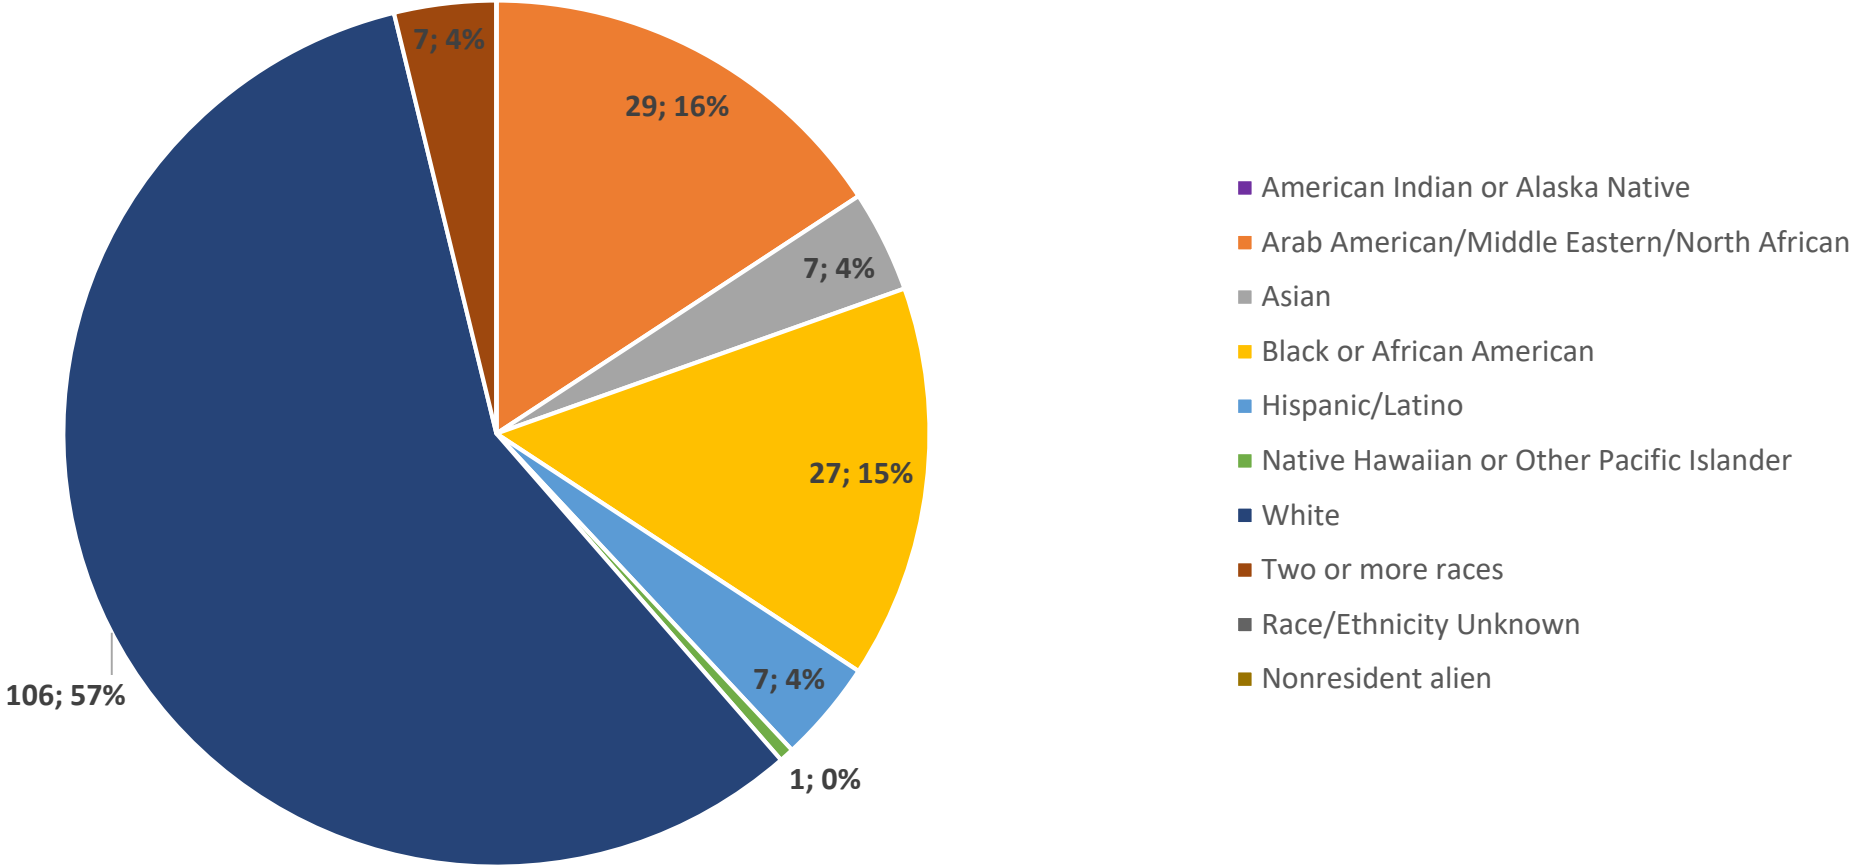

Fall 2022 Enrollment – All Programs

n=184