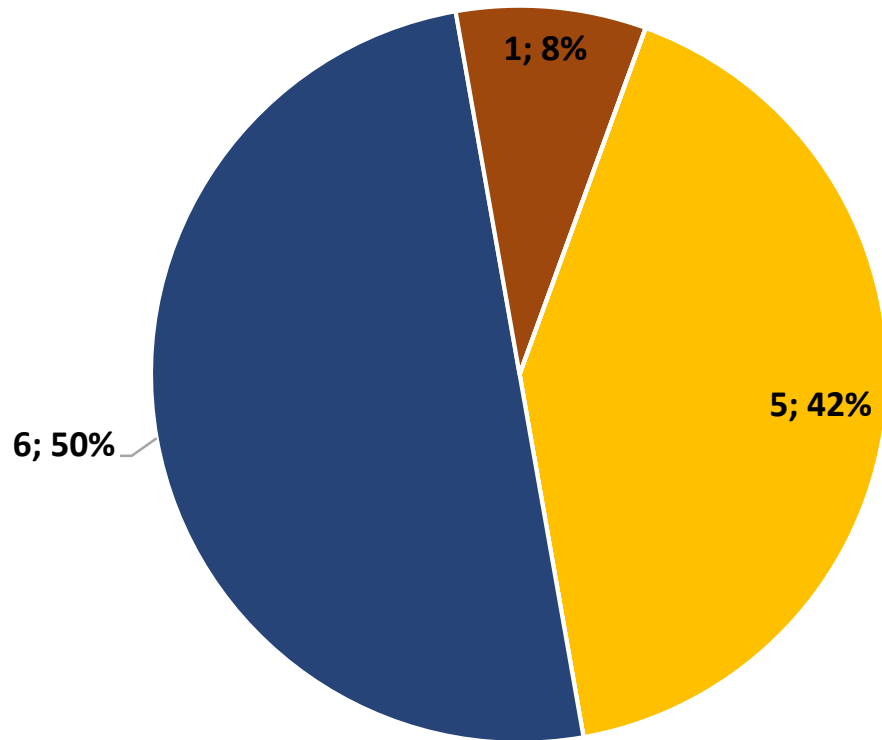

PsyD Program: cohorts entering 2016/17 - 2022/23

n=126

*Note: see page 1

PsyD Program Attrition

cohorts entering 2015/16 – 2021/22

Withdrawal

Dismissal

- American Indian or Alaska Native
- Arab American/Middle Eastern/North African
- Asian
- Black or African American
- Hispanic/Latino
- Native Hawaiian or other Pacific Islander
- White
- Two or more races
- Race/Ethnicity Unknown
- Nonresident alien

+6 years to complete

- American Indian or Alaska Native
- Asian
- Hispanic/Latino
- White
- Race/Ethnicity Unknown

- Arab American/Middle Eastern/North African
- Black or African American
- Native Hawaiian or other Pacific Islander
- Two or more races
- Nonresident alien