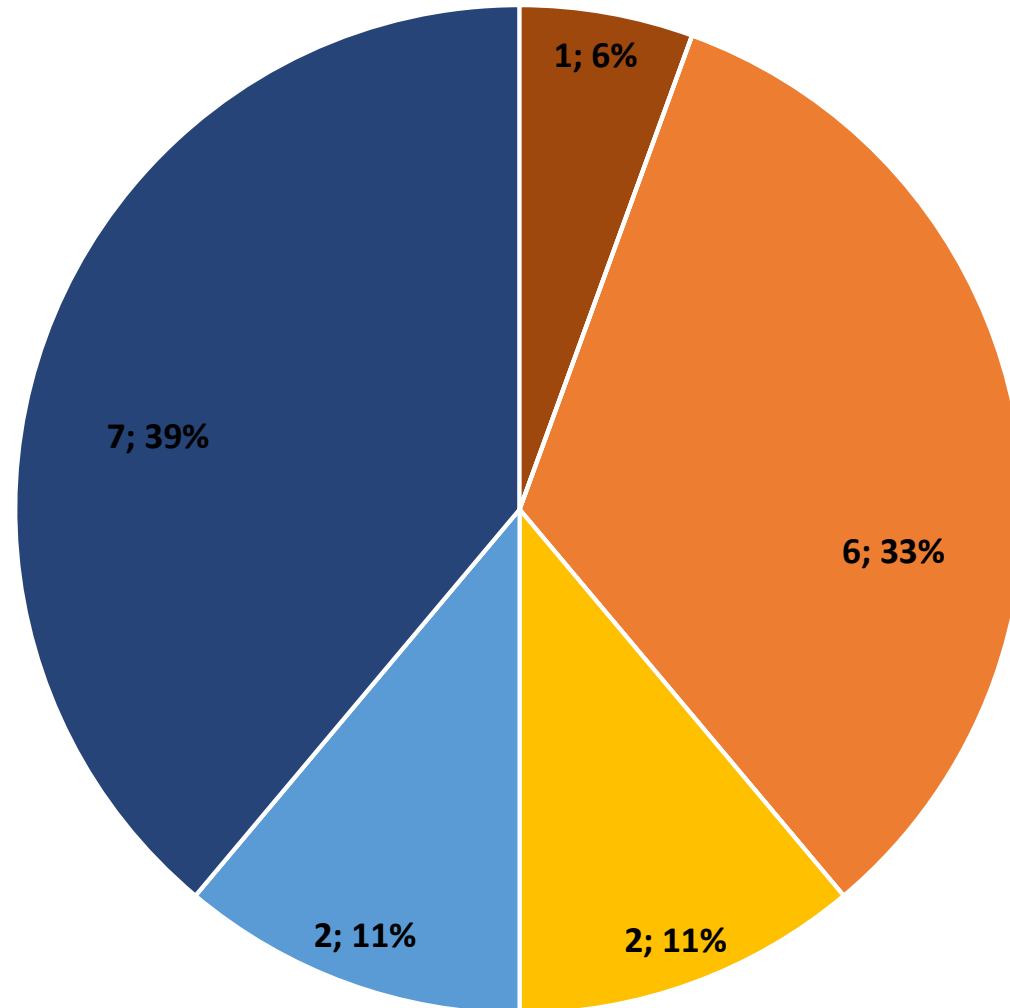

Average Time to completion
2.08 years

ABA Certificates Awarded

cohorts entering 2017/18 - 2021/22

n=7

■ Female ■ Male

2022/23 New Enrollment by Program: PsyD

n=18

- American Indian or Alaska Native
- Arab American/Middle Eastern/North African
- Asian
- Black or African American
- Hispanic/Latino
- Native Hawaiian or other Pacific Islander
- White
- Two or more races
- Race/Ethnicity Unknown
- Nonresident alien

PsyD Program: cohorts entering 2016/17 - 2022/23

n=126

*Note: see page 1

PsyD Program Attrition

cohorts entering 2015/16 – 2021/22

Withdrawal

Dismissal

- American Indian or Alaska Native
- Arab American/Middle Eastern/North African
- Asian
- Black or African American
- Hispanic/Latino
- Native Hawaiian or other Pacific Islander
- White
- Two or more races
- Race/Ethnicity Unknown
- Nonresident alien

+6 years to complete

- American Indian or Alaska Native
- Asian
- Hispanic/Latino
- White
- Race/Ethnicity Unknown

- Arab American/Middle Eastern/North African
- Black or African American
- Native Hawaiian or other Pacific Islander
- Two or more races
- Nonresident alien