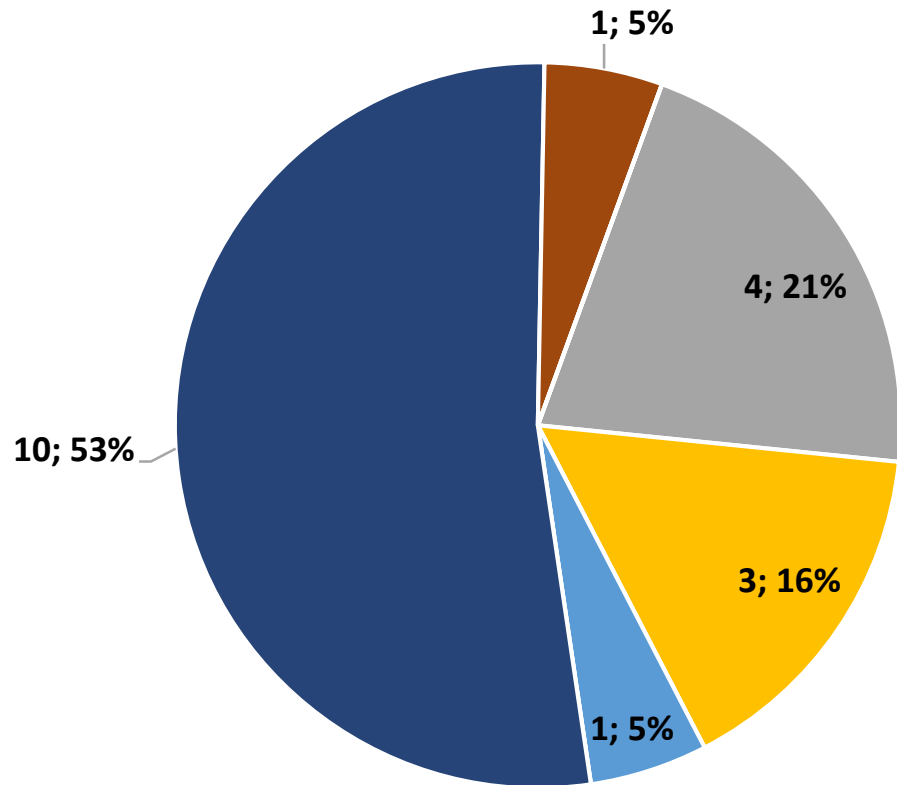

Fall 2022 Enrollment – All Programs

n=184

2022/23 New Enrollment by Program: MA

Please note that the data for the MA program is inclusive of MA students with an ABA concentration

n=59

MA Program: cohorts entering 2016/17 - 2022/23

n=456

MA Program Attrition

cohorts entering 2016/17 – 2021/22

Withdrawal

Dismissal

- American Indian or Alaska Native
- Arab American/Middle Eastern/North African
- Asian
- Black or African American
- Hispanic/Latino
- Native Hawaiian or other Pacific Islander
- White
- Two or more races
- Race/Ethnicity Unknown
- Nonresident alien