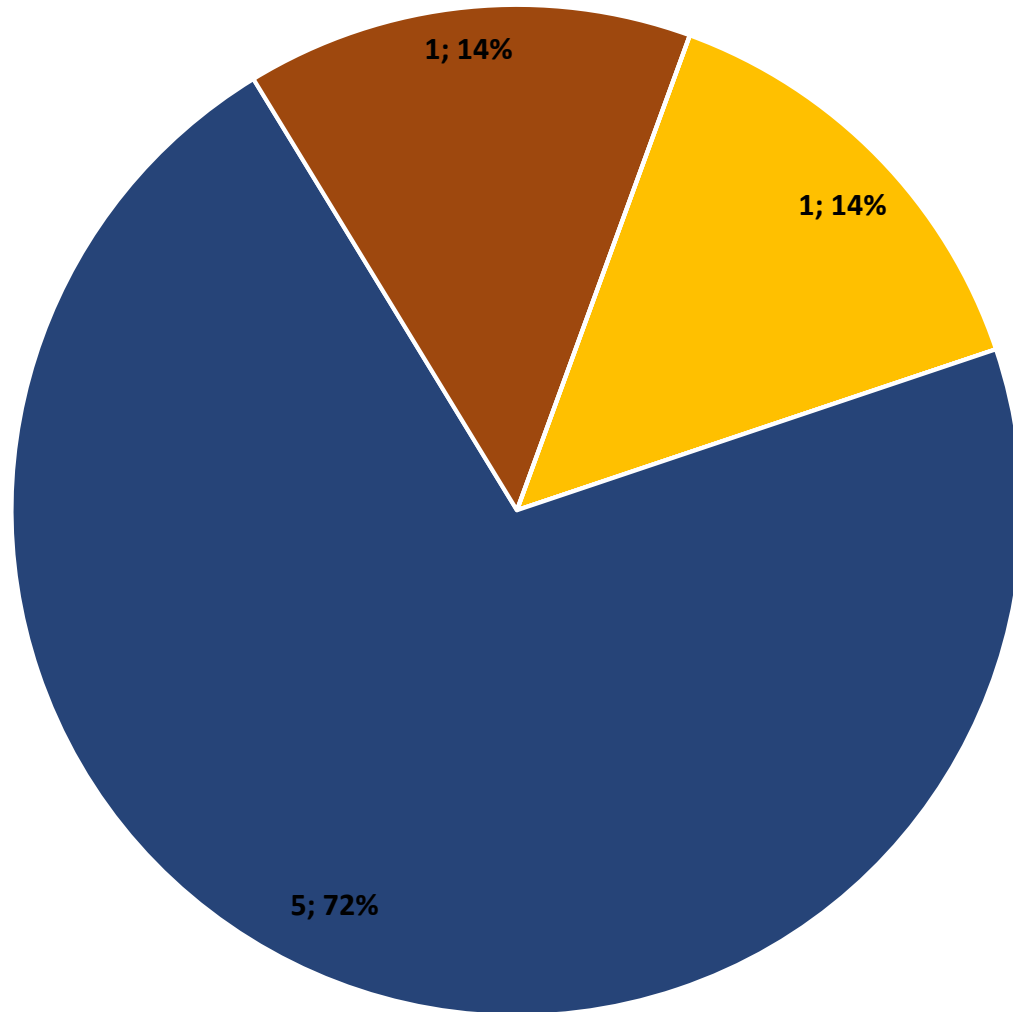

ABA Certificates Awarded

cohorts entering 2017/18 - 2021/22

n=7

- American Indian or Alaska Native
- Arab American/Middle Eastern/North African*
- Asian
- Black or African American
- Hispanic/Latino
- Native Hawaiian or other Pacific Islander
- White
- Two or more races
- Race/Ethnicity Unknown
- Nonresident alien

Average Time to completion
2.08 years