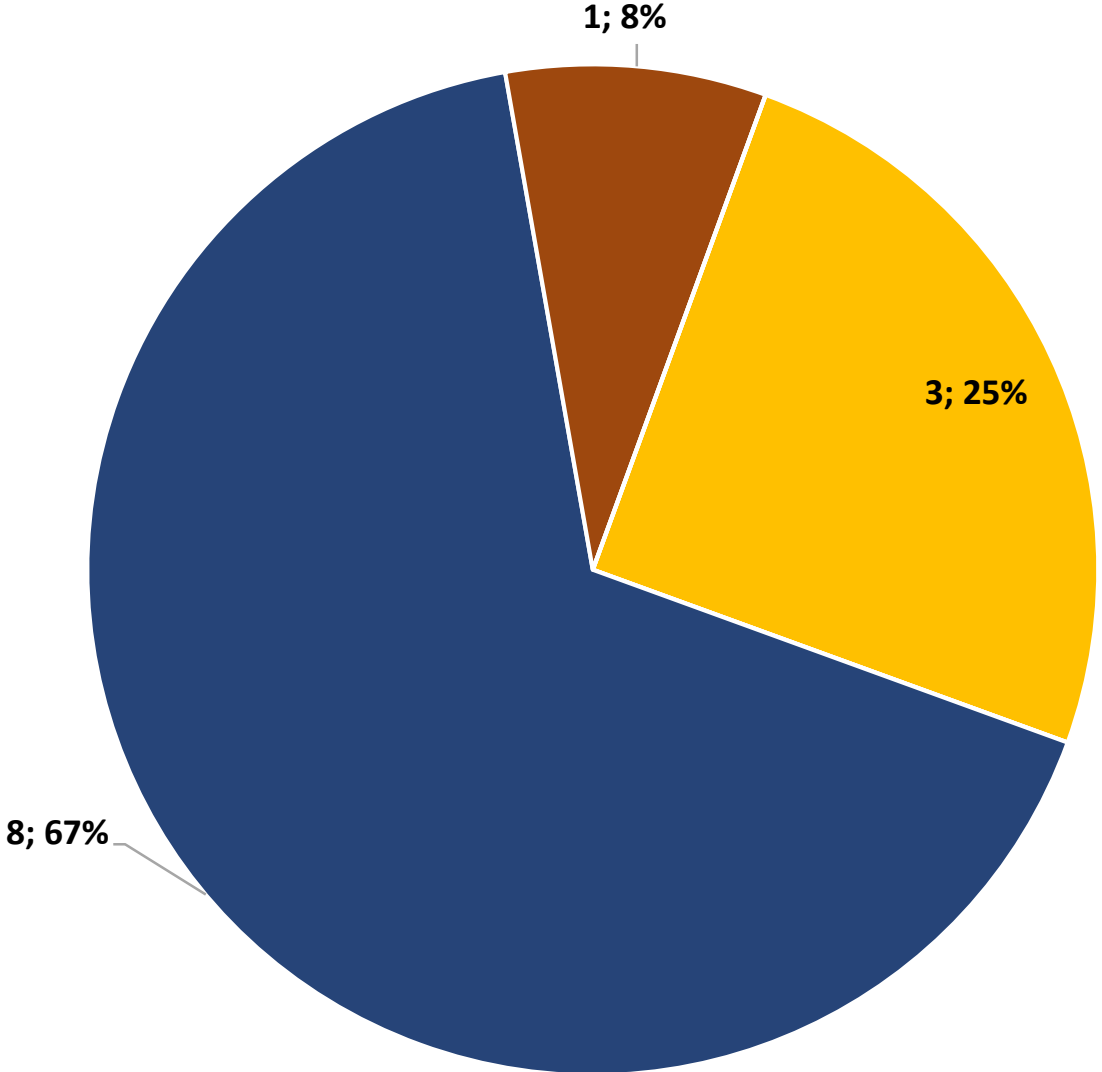

n=456

MA Program Attrition

cohorts entering 2016/17 – 2021/22

Withdrawal

Dismissal

- American Indian or Alaska Native
- Arab American/Middle Eastern/North African
- Asian
- Black or African American
- Hispanic/Latino
- Native Hawaiian or other Pacific Islander
- White
- Two or more races
- Race/Ethnicity Unknown
- Nonresident alien

MA Degrees Awarded

cohorts entering 2016/17 – 2021/22

n=338

MA Degrees Awarded ***cohorts entering 2016/17 – 2021/22***

n=338

ABA Certificate cohorts entering 2017/18 - 2022/23

n=12

- American Indian or Alaska Native
- Arab American/Middle Eastern/North African*
- Asian
- Black or African American
- Hispanic/Latino
- Native Hawaiian or other Pacific Islander
- White
- Two or more races
- Race/Ethnicity Unknown
- Nonresident alien