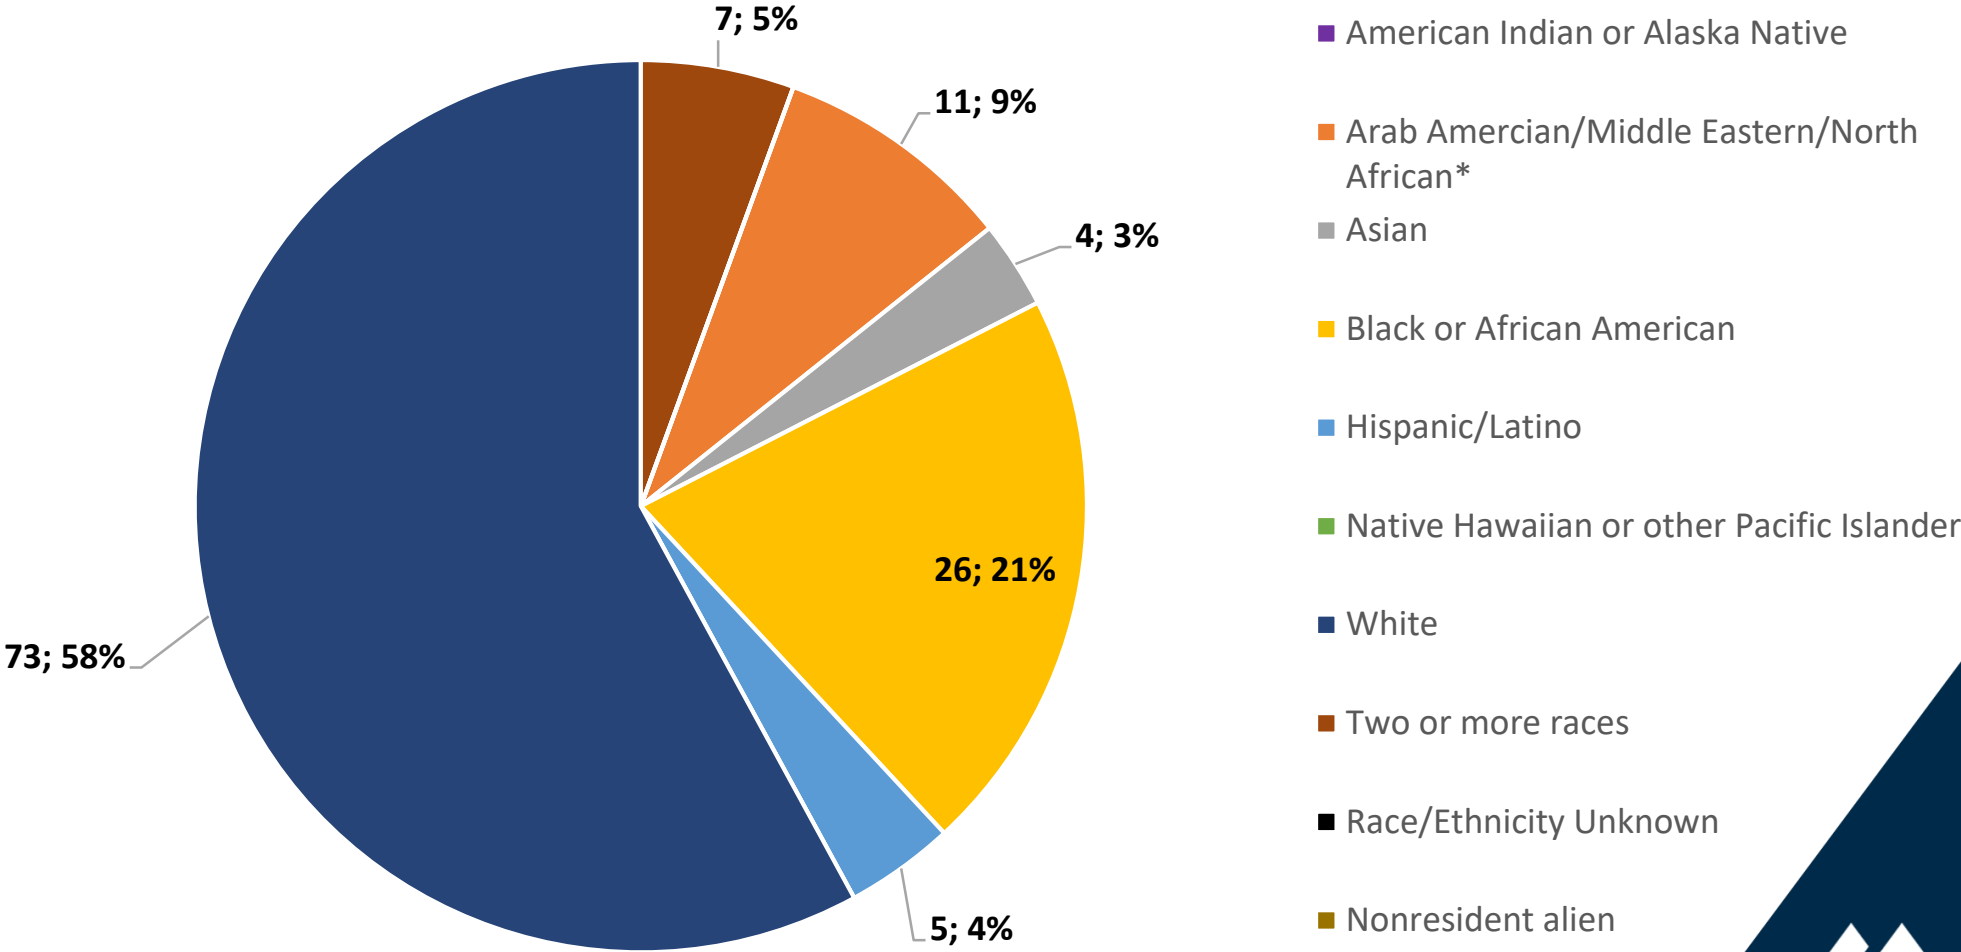

PsyD Program: cohorts entering 2016/17 - 2022/23

n=126

*Note: see page 1