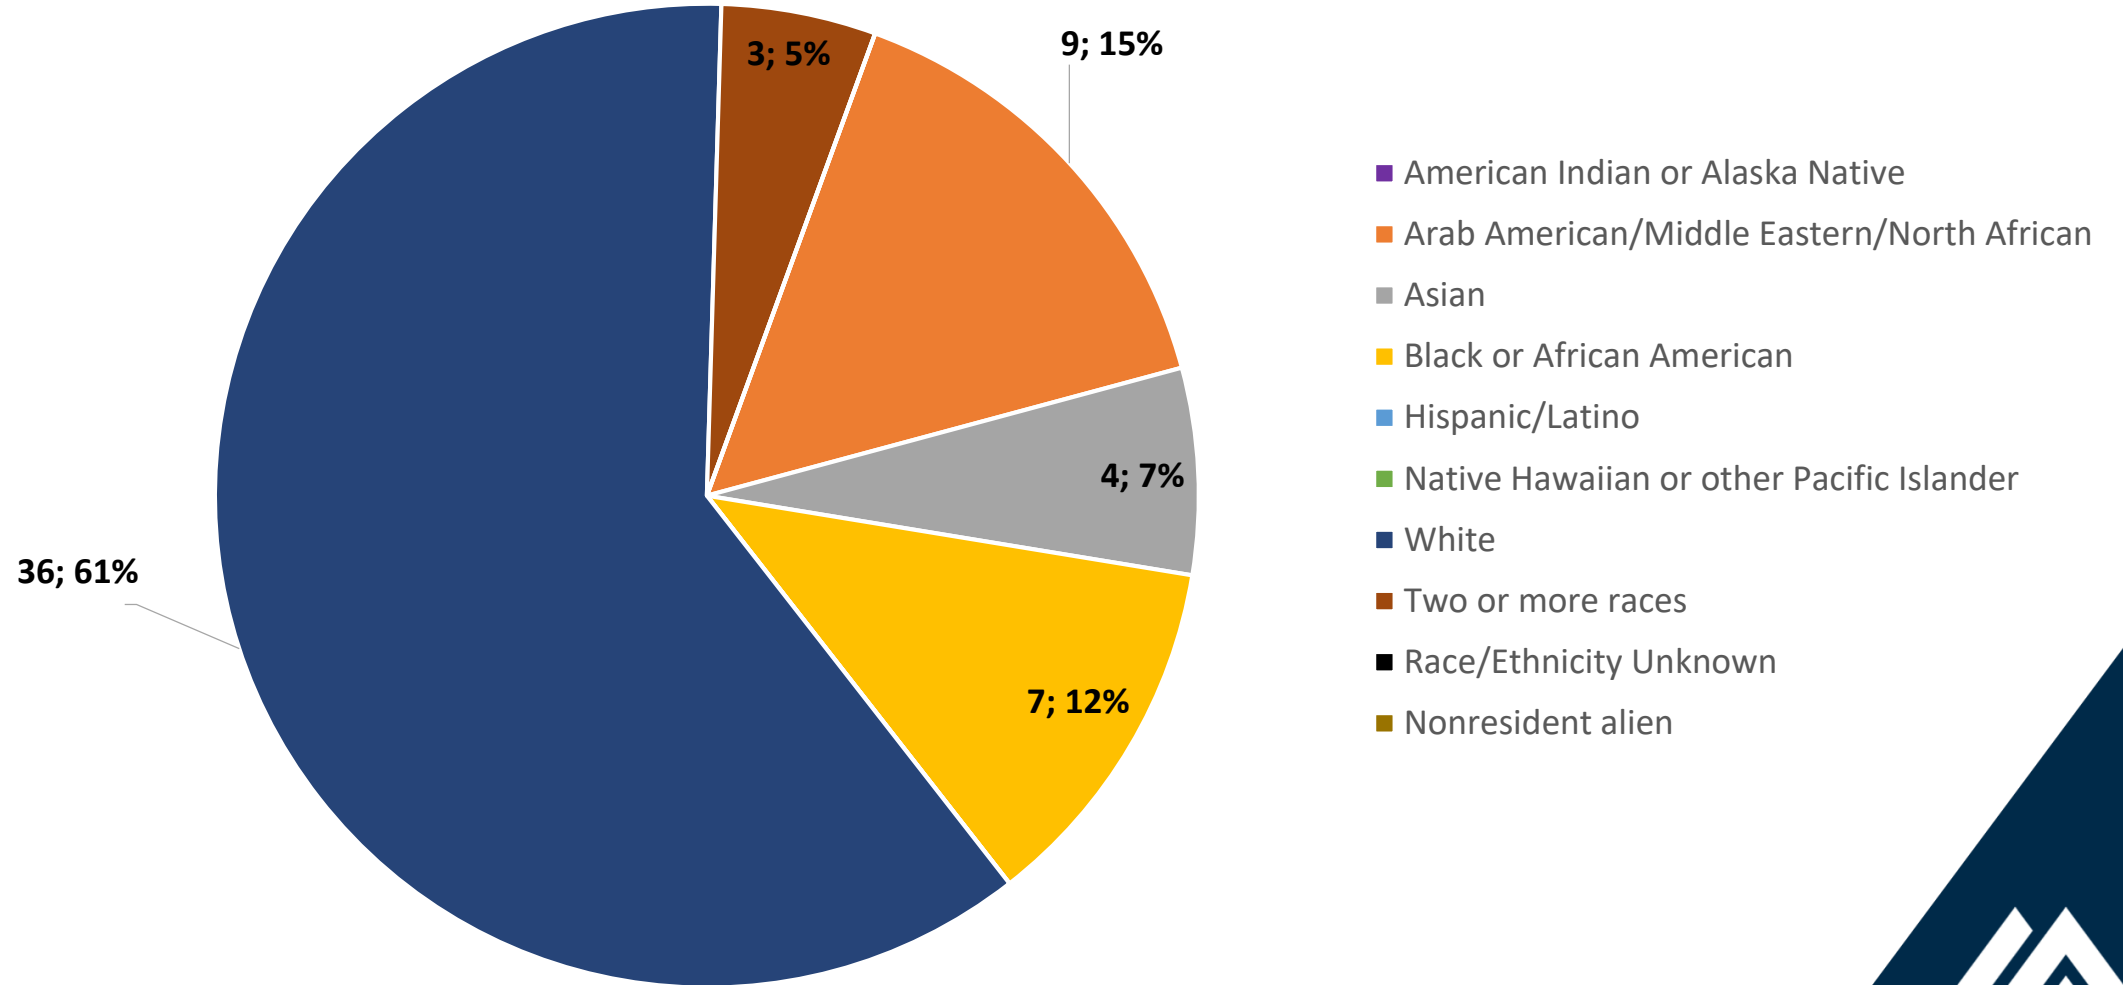

2022/23 New Enrollment by Program: MA

Please note that the data for the MA program is inclusive of MA students with an ABA concentration

n=59