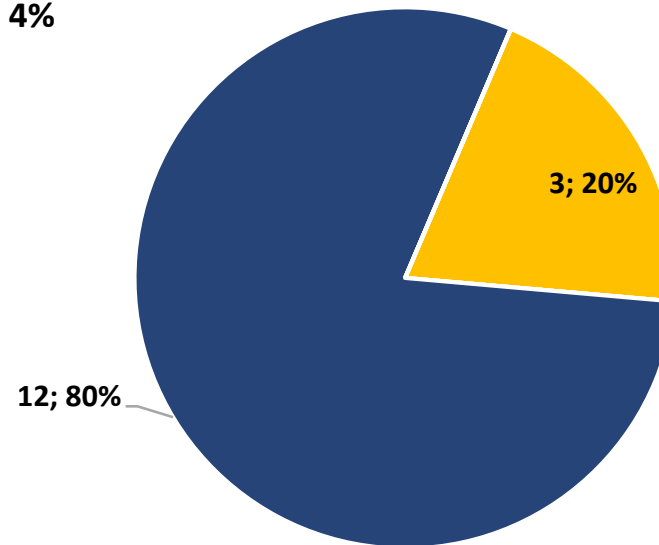

PsyD Program: cohorts entering 2016/17 - 2022/23

n=126

*Note: see page 1

PsyD Program Attrition

cohorts entering 2015/16 – 2021/22

Withdrawal

Dismissal

- American Indian or Alaska Native
- Arab American/Middle Eastern/North African
- Asian
- Black or African American
- Hispanic/Latino
- Native Hawaiian or other Pacific Islander
- White
- Two or more races
- Race/Ethnicity Unknown
- Nonresident alien

PsyD Degrees Awarded 2019-2022

cohorts entering 2015/16 - 2018/19

PsyD Degrees Awarded 2019-2022

cohorts entering 2015/16 - 2018/19

Average PsyD Time to Completion: 4.5 years

4 years to complete

5-6 years to complete

+6 years to complete

- American Indian or Alaska Native
- Asian
- Hispanic/Latino
- White
- Race/Ethnicity Unknown

- Arab American/Middle Eastern/North African
- Black or African American
- Native Hawaiian or other Pacific Islander
- Two or more races
- Nonresident alien