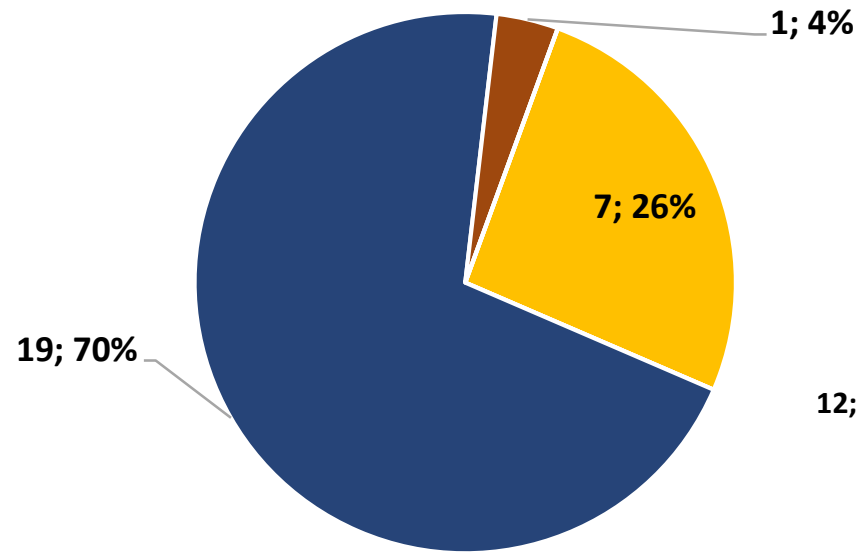

PsyD Program: cohorts entering 2016/17 - 2022/23

n=126

*Note: see page 1

PsyD Program Attrition

cohorts entering 2015/16 – 2021/22

Withdrawal

Dismissal

- American Indian or Alaska Native
- Arab American/Middle Eastern/North African
- Asian
- Black or African American
- Hispanic/Latino
- Native Hawaiian or other Pacific Islander
- White
- Two or more races
- Race/Ethnicity Unknown
- Nonresident alien

PsyD Degrees Awarded 2019-2022

cohorts entering 2015/16 - 2018/19

PsyD Degrees Awarded 2019-2022

cohorts entering 2015/16 - 2018/19

Average PsyD Time to Completion: 4.5 years

4 years to complete

5-6 years to complete

+6 years to complete

- American Indian or Alaska Native
- Asian
- Hispanic/Latino
- White
- Race/Ethnicity Unknown

- Arab American/Middle Eastern/North African
- Black or African American
- Native Hawaiian or other Pacific Islander
- Two or more races
- Nonresident alien