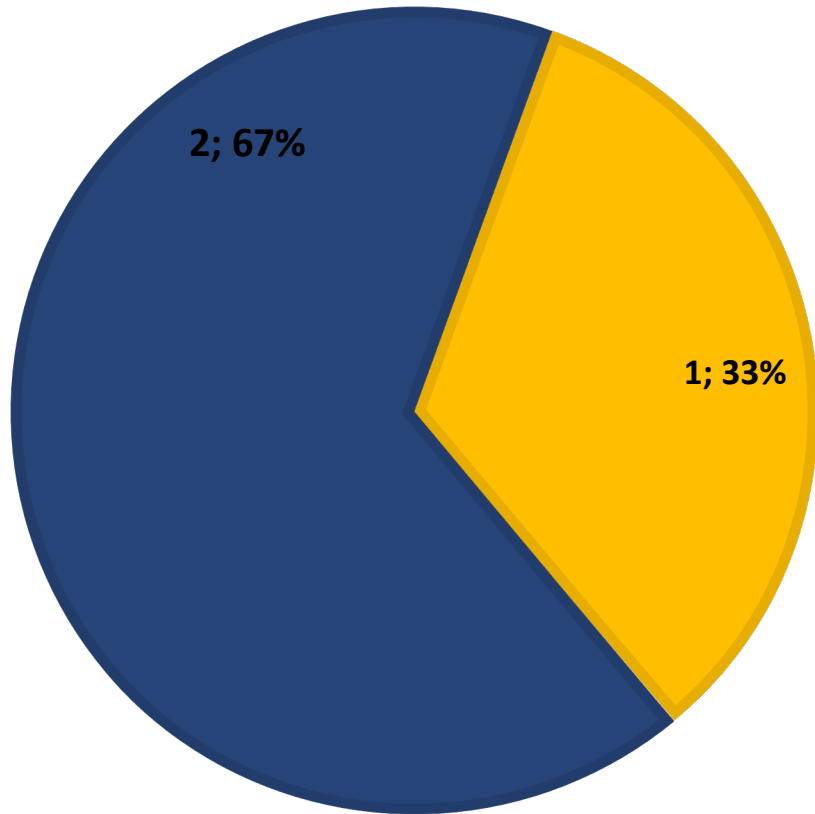

ABA Certificate Attrition

cohorts entering 2017/18 – 2021/22

Withdrawal