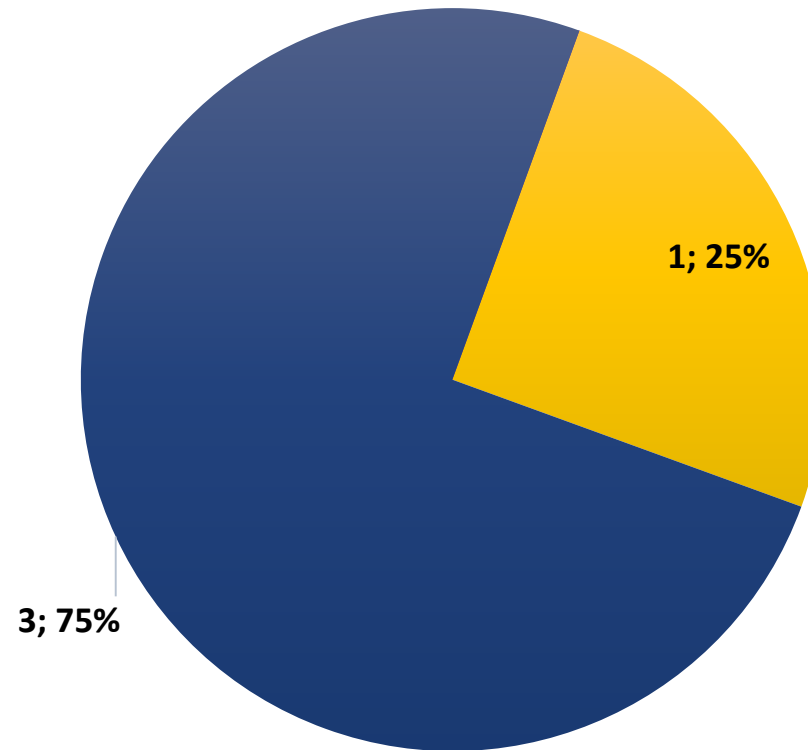

PsyD Program: cohorts entering 2016/17 - 2022/23

n=126

*Note: see page 1

PsyD Program Attrition

cohorts entering 2015/16 – 2021/22

Withdrawal

Dismissal

- American Indian or Alaska Native
- Arab American/Middle Eastern/North African
- Asian
- Black or African American
- Hispanic/Latino
- Native Hawaiian or other Pacific Islander
- White
- Two or more races
- Race/Ethnicity Unknown
- Nonresident alien

+6 years to complete

- American Indian or Alaska Native
- Asian
- Hispanic/Latino
- White
- Race/Ethnicity Unknown

- Arab American/Middle Eastern/North African
- Black or African American
- Native Hawaiian or other Pacific Islander
- Two or more races
- Nonresident alien