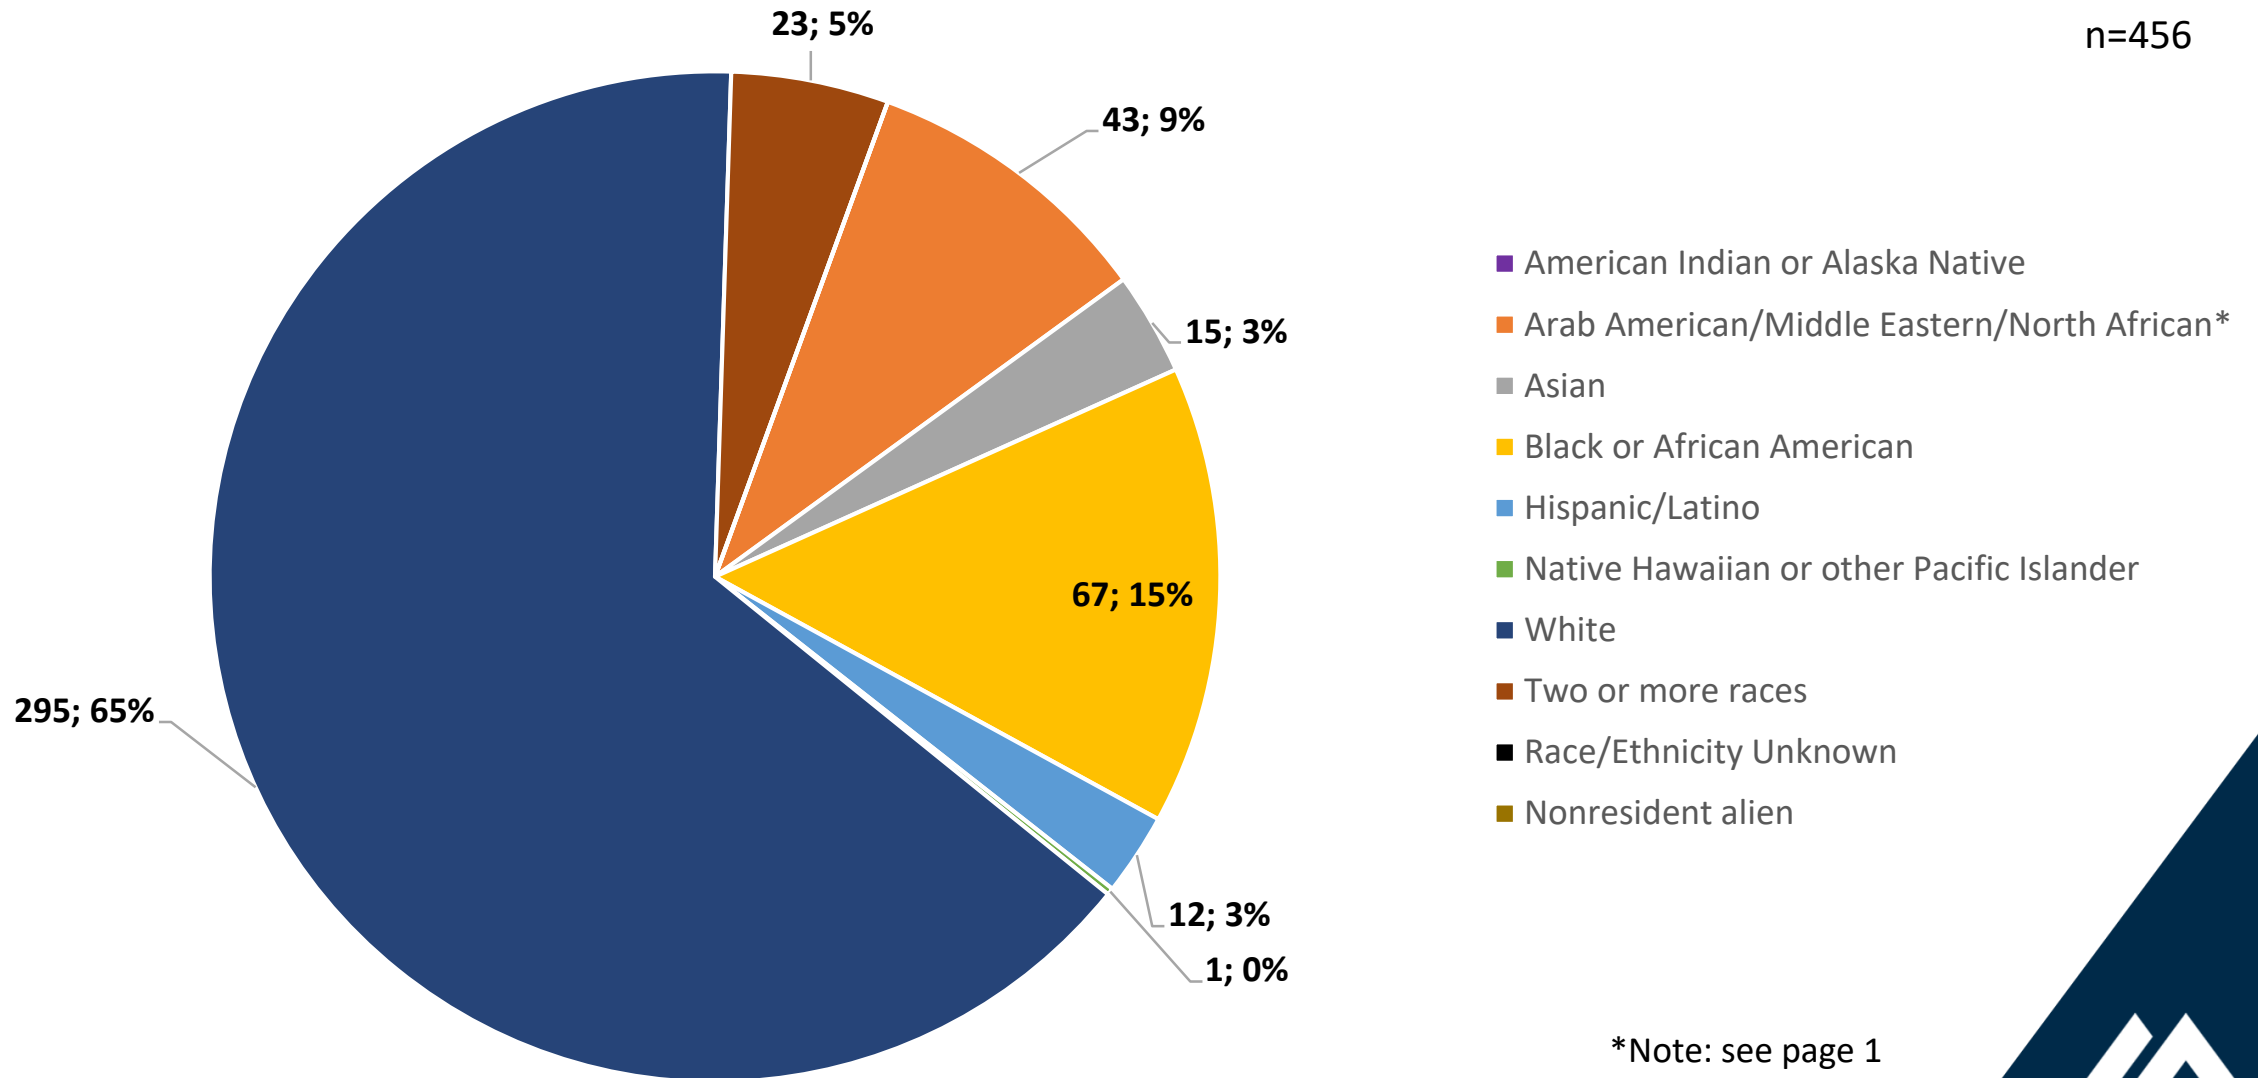

n=456

MA Program Attrition

cohorts entering 2016/17 – 2021/22

Withdrawal

Dismissal

- American Indian or Alaska Native
- Arab American/Middle Eastern/North African
- Asian
- Black or African American
- Hispanic/Latino
- Native Hawaiian or other Pacific Islander
- White
- Two or more races
- Race/Ethnicity Unknown
- Nonresident alien

+6 years to complete

- American Indian or Alaska Native
- Asian
- Hispanic/Latino
- White
- Race/Ethnicity Unknown

- Arab American/Middle Eastern/North African
- Black or African American
- Native Hawaiian or other Pacific Islander
- Two or more races
- Nonresident alien