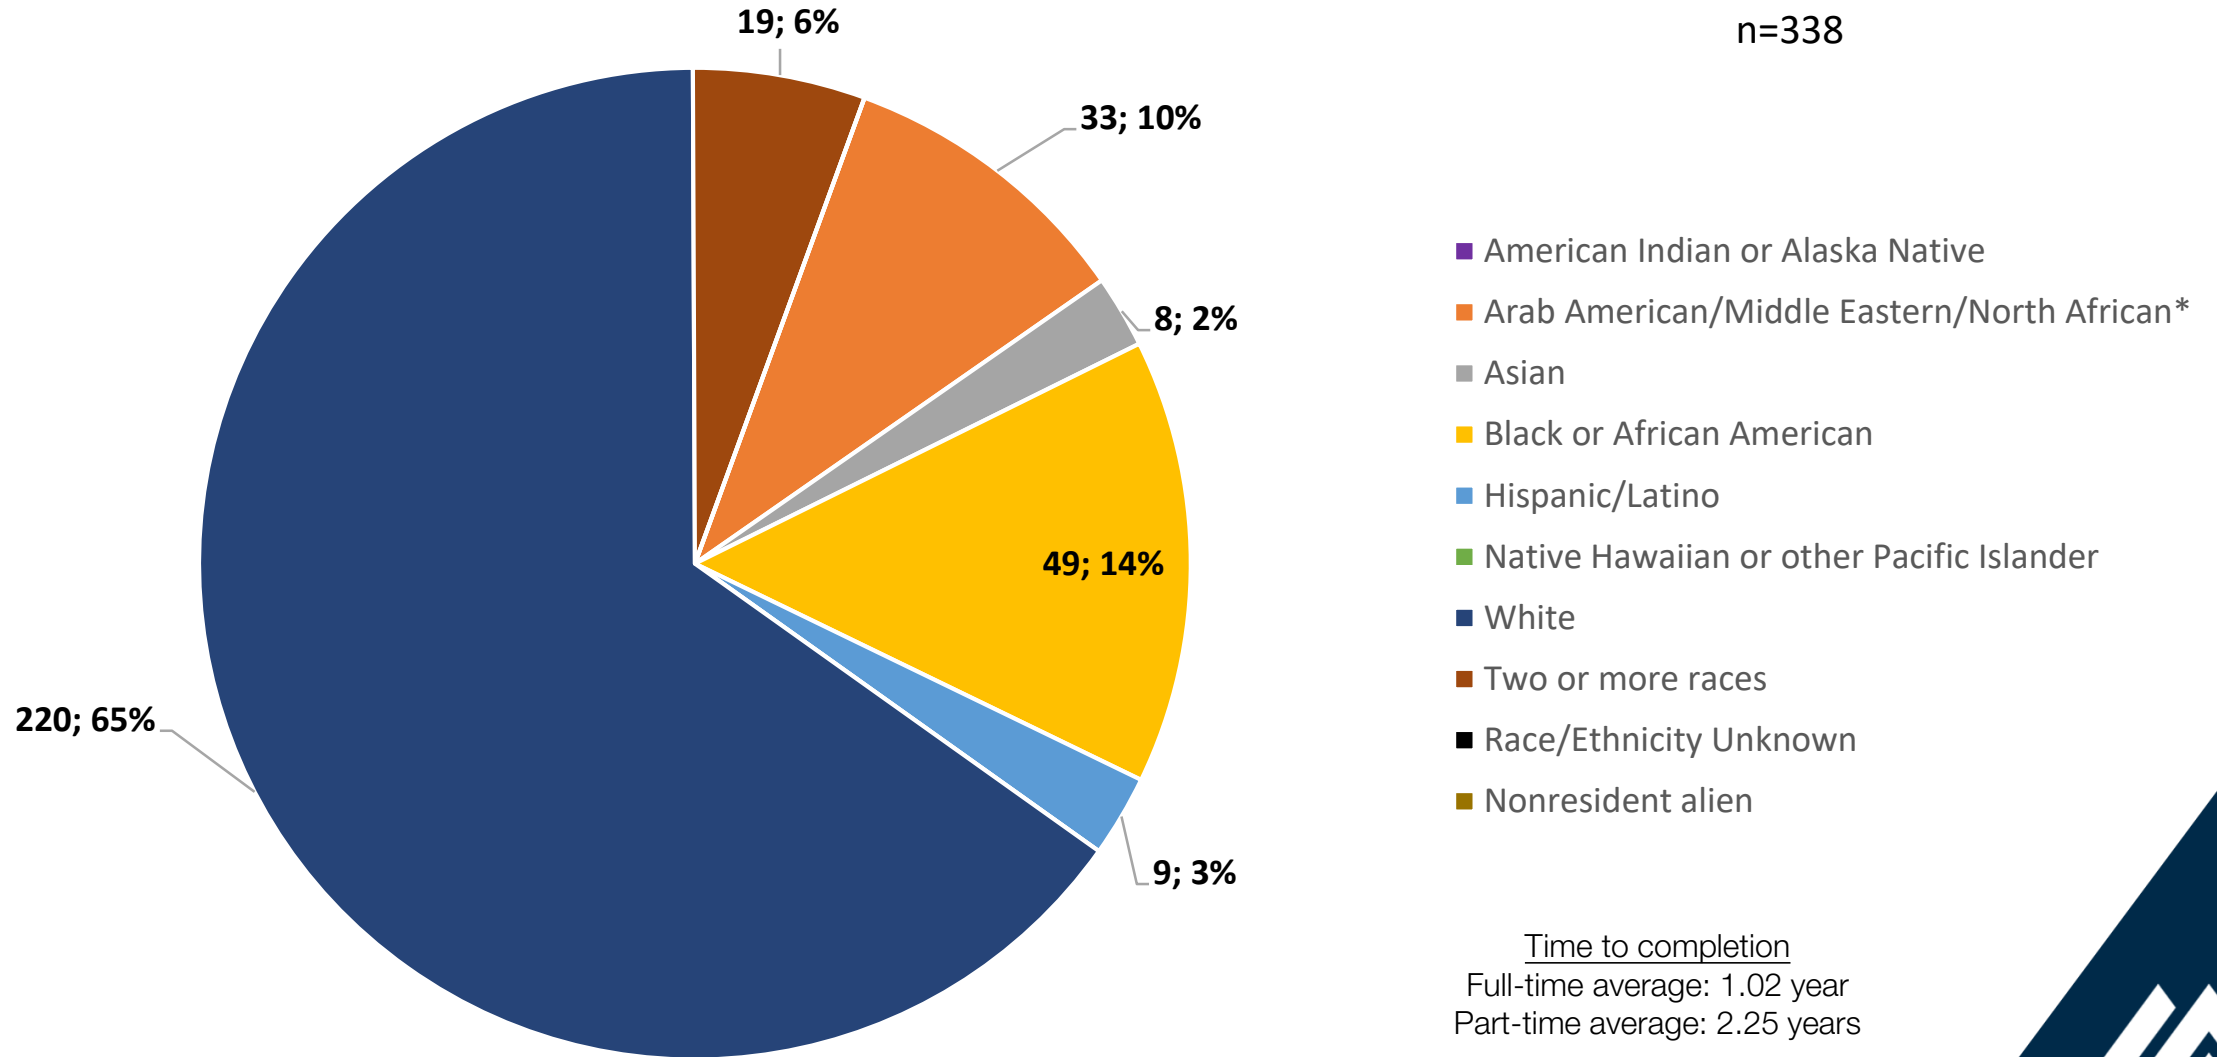

MA Degrees Awarded

cohorts entering 2016/17 – 2021/22

n=338