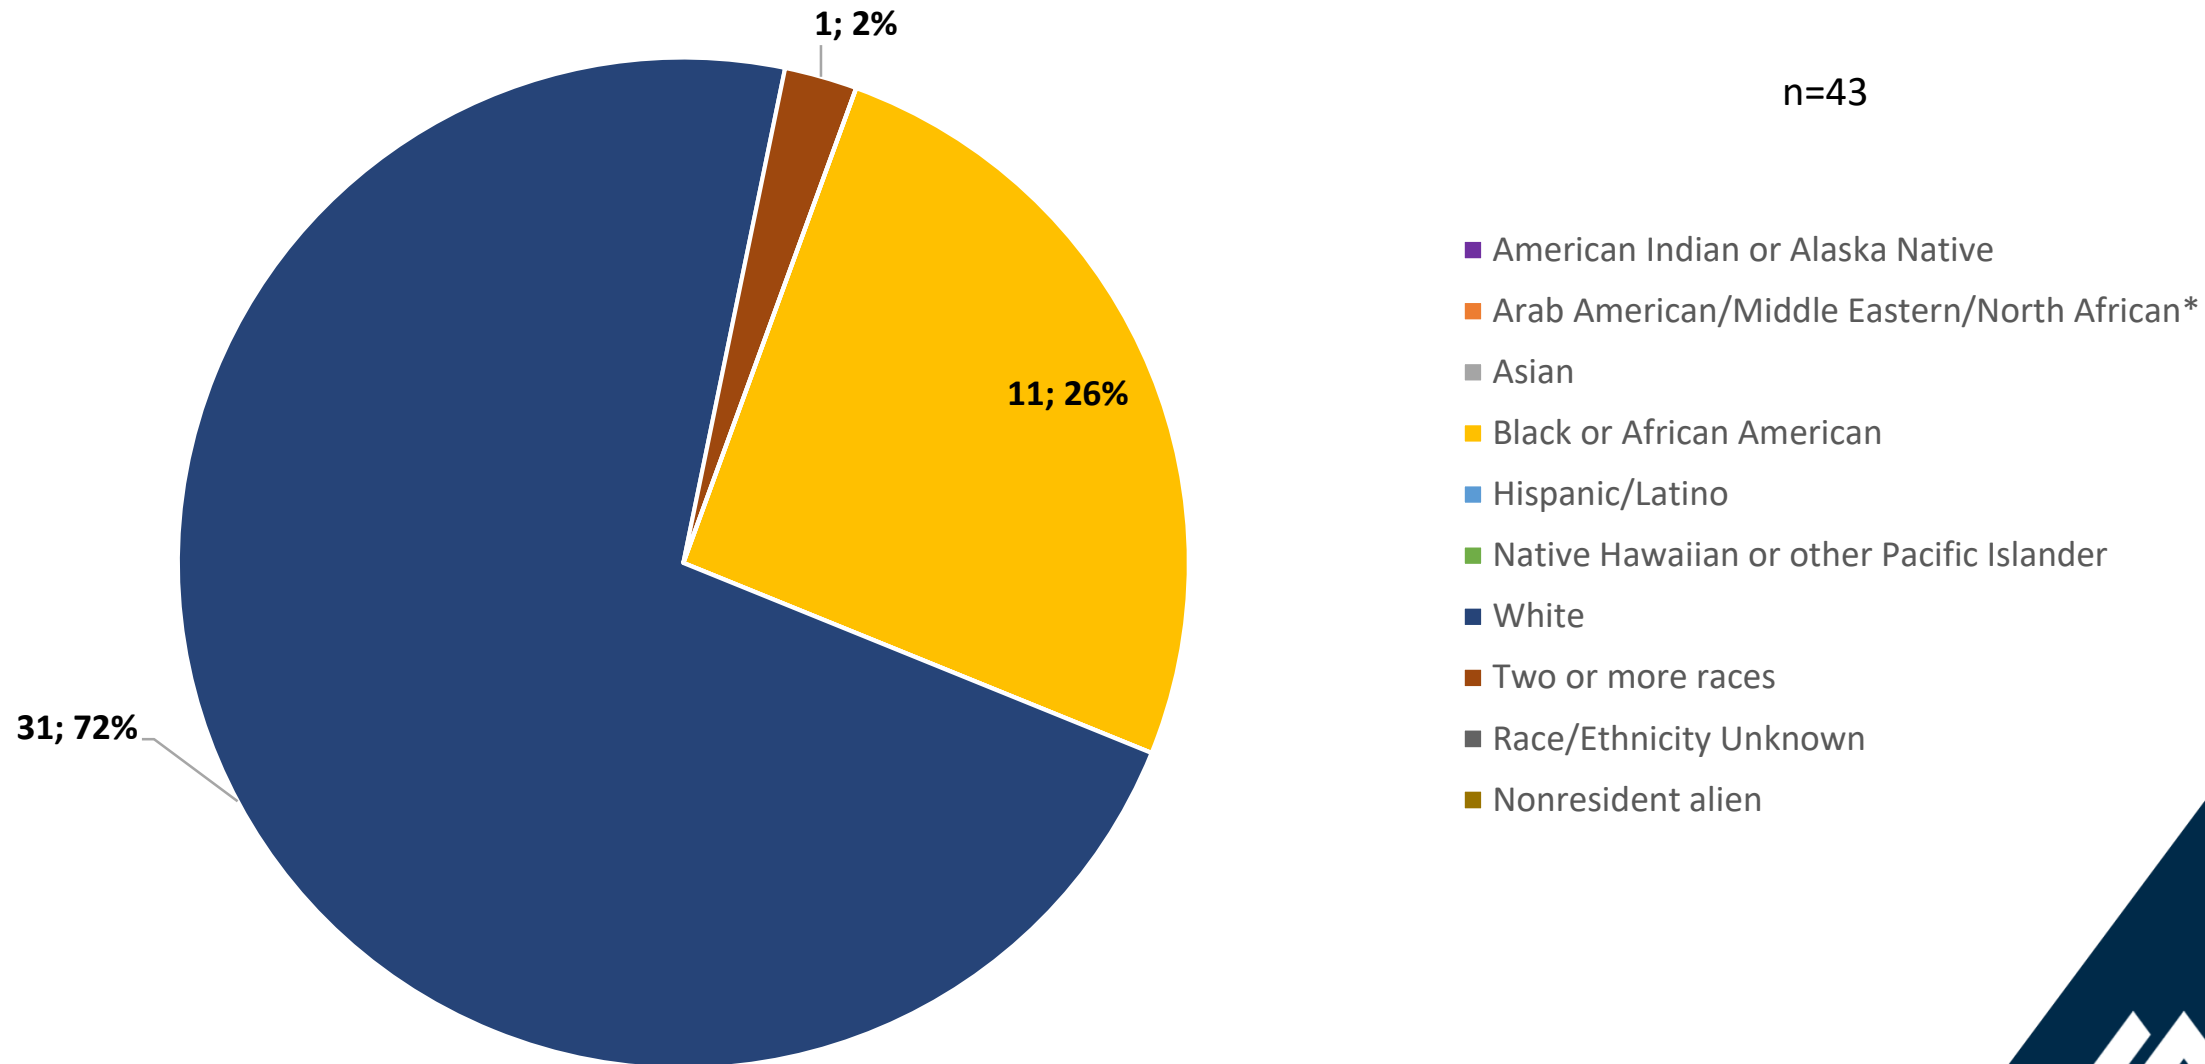

PsyD Degrees Awarded 2019-2022

cohorts entering 2015/16 - 2018/19