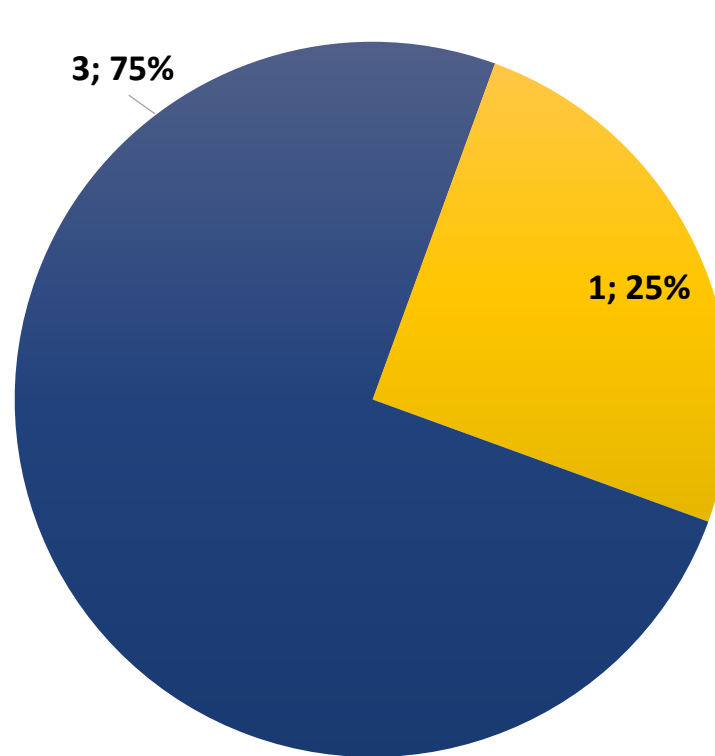

n=456

MA Program Attrition

cohorts entering 2016/17 – 2021/22

Withdrawal

Dismissal

- American Indian or Alaska Native
- Arab American/Middle Eastern/North African
- Asian
- Black or African American
- Hispanic/Latino
- Native Hawaiian or other Pacific Islander
- White
- Two or more races
- Race/Ethnicity Unknown
- Nonresident alien